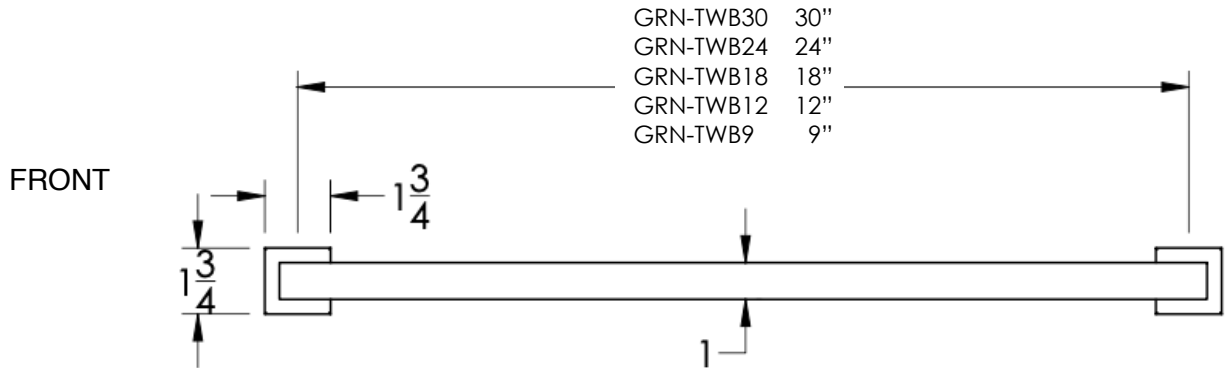

Dimensions in inches

NOTE: Dimensions subject to change without notice.