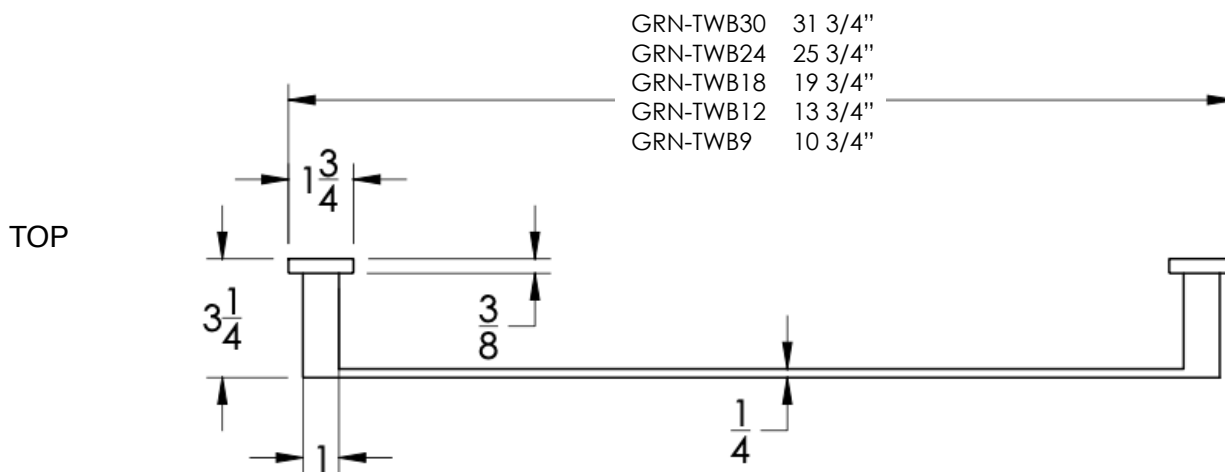

Dimensions in inches

NOTE: Dimensions subject to change without notice.