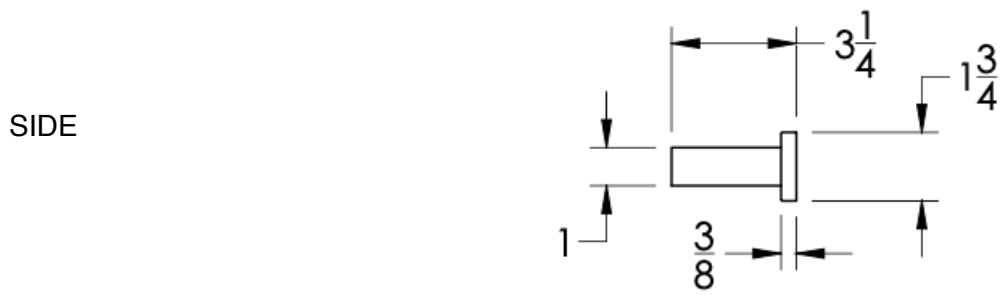

Dimensions in inches

NOTE: Dimensions subject to change without notice.